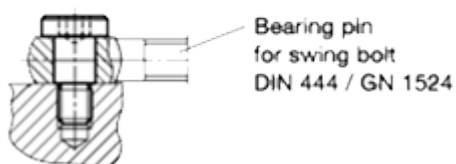

Article number: 207321M141617ST

Description: E+G Shoulder screw
GN 732.1-M14-16-17-ST

Measures

Application example

d_1	= M 14
d_2	= 16 -0.05/-0.08
d_3	= 25
$l_1 + 0.20/+0.13$	= 17
l_2	= 19
l_3	= 8
s	= 8
Weight in (g)	= 33