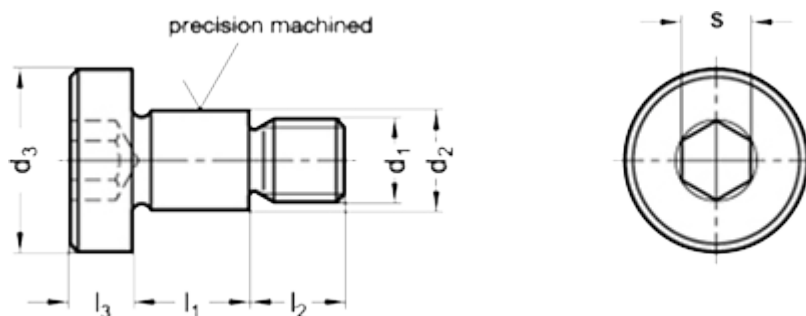

Article number: 207321M141617ST

Description: E+G Shoulder screw
GN 732.1-M14-16-17-ST

Measures

Application example

d_1	= M 14
d_2	= 16 -0.05/-0.08
d_3	= 25
$l_1 + 0.20/+0.13$	= 17
l_2	= 19
l_3	= 8
s	= 8
Weight in (g)	= 33